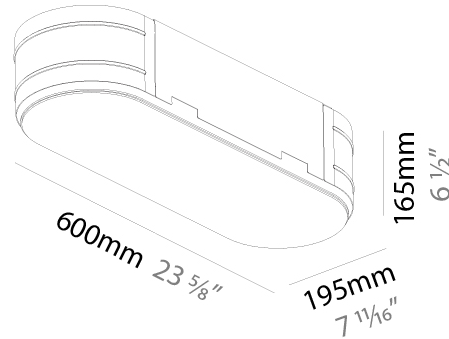

GENERAL

Series: Smoothy
Subseries: Smoothy Standard
Brand: Prolicht
Division: Architectural
Mounting Type: Trimless
Mounting Location: Ceiling
Subcategory: Ambient

PHYSICAL

Shape: Square
Length (mm): 370
Length (in): 14 ⁹/₁₆"
Width (mm): 370
Width (in): 14 ⁹/₁₆"
Depth (mm): 176
Depth (in): 6 ¹⁵/₁₆"
Ceiling Thickness (mm): 10 / 12.5 / 15 / 25 / 30
Ceiling Thickness (in): 3/8 or 1/2 or 9/16 or 1 or 1 3/16
Min. Recessing Depth (mm): 200
Min. Recessing Depth (in): 7 ⁷/₈"
Light Distribution: Direct
Weight (kg): 4.236
Weight (lbs): 9.32
Diffuser: PMMA - Opal
Fixture Material: Extruded Aluminum / Steel
Cut-out Measurements: 405mm / 15 15/16" x 405mm 15 15/16"
Upon Request: Unique Sizes Unique Ceiling Thickness Unique Mounting Depth Spot Inserts

GENERAL

Series: Smoothy
 Subseries: Smoothline
 Brand: Prolicht
 Division: Architectural
 Mounting Type: Trimless
 Mounting Location: Ceiling
 Subcategory: Ambient

PHYSICAL

Shape: Oval
 Length (mm): 600
 Length (in): 23 5/8
 Width (mm): 195
 Width (in): 7 11/16
 Depth (mm): 165
 Depth (in): 6 1/2
 Ceiling Thickness (mm): 10 / 12.5 / 15 / 25 / 30
 Ceiling Thickness (in): 3/8 or 1/2 or 9/16 or 1 or 1 3/16
 Min. Recessing Depth (mm): 180
 Min. Recessing Depth (in): 7 1/16
 Light Distribution: Direct
 Weight (kg): 3.8
 Weight (lbs): 7.6
 Diffuser: PMMA - Opal
 Fixture Material: Extruded Aluminum / Steel
 Cut-out Measurements: 635mm / 25" x 230mm / 9 1/16"
 Upon Request: Unique Sizes Unique Ceiling Thickness Unique Mounting Depth Spot Inserts

OPTICAL

RATINGS AND CERTIFICATIONS

Certified By: Certified for North American Standards
 IP rating: IP20

PROJECT
TYPE
SPECIFIER
QUANTITY
DATE

635mm x 230mm
25" x 9 1/16"

10 | 12 1/2 | 15 | 25 | 30mm
3/8" | 1/2" | 9/16" | 1" | 3/16"