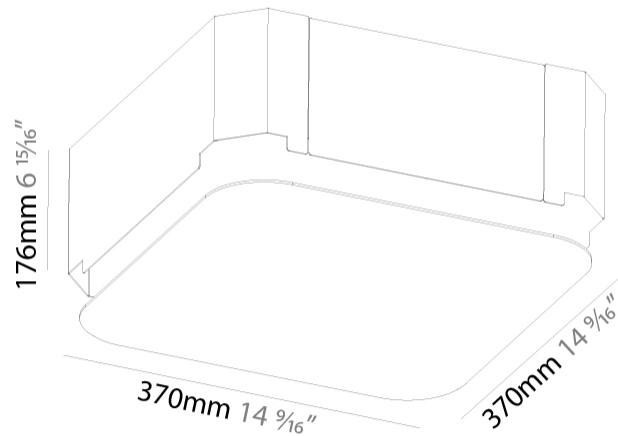

GENERAL

Series: Smoothy
Subseries: Smoothy Standard
Brand: Prolicht
Division: Architectural
Mounting Type: Trimless
Mounting Location: Ceiling
Subcategory: Ambient

PHYSICAL

Shape: Square
Length (mm): 370
Length (in): 14 ⁹/₁₆"
Width (mm): 370
Width (in): 14 ⁹/₁₆"
Depth (mm): 176
Depth (in): 6 ¹⁵/₁₆"
Ceiling Thickness (mm): 10 / 12.5 / 15 / 25 / 30
Ceiling Thickness (in): 3/8 or 1/2 or 9/16 or 1 or 1 3/16
Min. Recessing Depth (mm): 200
Min. Recessing Depth (in): 7 ⁷/₈"
Light Distribution: Direct
Weight (kg): 4.236
Weight (lbs): 9.32
Diffuser: PMMA - Opal
Fixture Material: Extruded Aluminum / Steel
Cut-out Measurements: 405mm / 15 15/16" x 405mm 15 15/16"
Upon Request: Unique Sizes Unique Ceiling Thickness Unique Mounting Depth Spot Inserts

OPTICAL

RATINGS AND CERTIFICATIONS

Certified By: Certified for North American Standards
IP rating: IP20

200mm 7 ⁷/₈" 405mm x 405mm 15 ¹⁵/₁₆" x 15 ¹⁵/₁₆" 10 | 12 1/2 | 15 | 25 | 30mm 3/8" 1/2" 9/16" 1" 1 3/16"