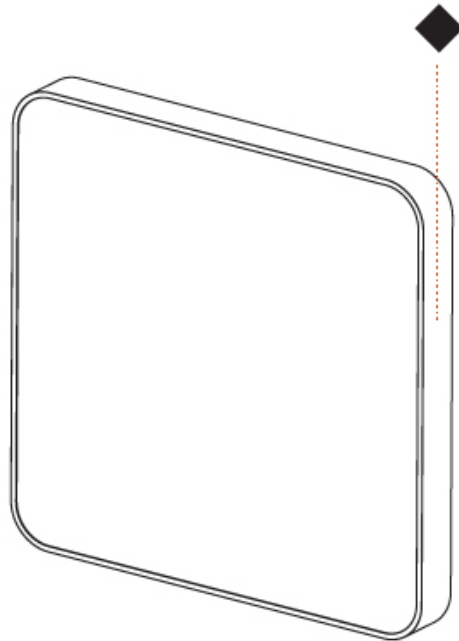

SMOOTHY FLAT SURFACE

A3D052-

PROJECT

TYPE

SPECIFIER

QUANTITY

DATE

SMOOTHY COLOR FINISH CHART