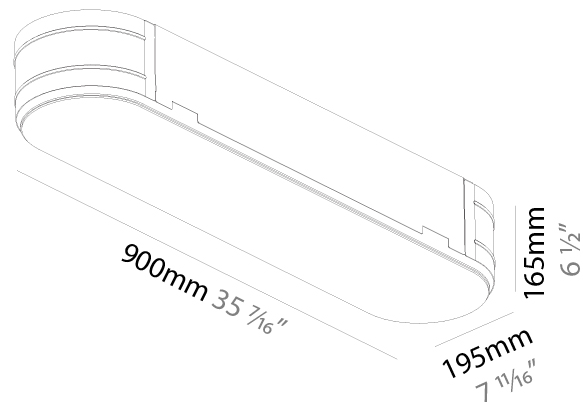

GENERAL

Series: Smoothy
Subseries: Smoothline
Brand: Prolicht
Division: Architectural
Mounting Type: Trimless
Mounting Location: Ceiling
Subcategory: Ambient

PHYSICAL

Shape: Oval
Length (mm): 900
Length (in): 35 7/16
Width (mm): 195
Width (in): 7 13/16
Depth (mm): 165
Depth (in): 6 1/2
Ceiling Thickness (mm): 10 / 12.5 / 15 / 25 / 30
Ceiling Thickness (in): 3/8 or 1/2 or 9/16 or 1 or 1 3/16
Min. Recessing Depth (mm): 180
Min. Recessing Depth (in): 7 1/16
Light Distribution: Direct
Weight (kg): 5.756
Weight (lbs): 12.66
Diffuser: PMMA - Opal
Fixture Material: Extruded Aluminum / Steel
Cut-out Measurements: 935mm / 36 15/16" x 230mm / 9 1/16"
Upon Request: Unique Sizes Unique Ceiling Thickness Unique Mounting Depth Spot Inserts

ELECTRICAL

Lamp Type: LED (Zhaga Standard)
Input Wattage (W): 31.5
Total Output Wattage (W): 27
Dimming: [Tri-Mode (Non-Dimming and Phase Dimming (120Vac only) and 0-10V Dimming)](#)
Driver Included: Yes
Driver Location: Integrated
Driver Type: Constant Current - Universal
Driver Class: Class 2
Input Voltage (V): 120 - 277
Constant Current (MA): 500

LED

[Color Temperature (*K): 3000 / 3500 / 4000](#)
Max. Delivered Lumen (lm): 2340 / 2518 / 2570
CRI: >80 CRI
Lamp Life (hrs): 50000
Upon Request: RGB-W Tunable White Special Color Temperature CRI90

OPTICAL

RATINGS AND CERTIFICATIONS

Certified By: Certified for North American Standards
IP rating: IP20

PROJECT
TYPE
SPECIFIER
QUANTITY
DATE

935mm x 230mm
36 13/16" x 9 1/16"

10 | 12 1/2 | 15 | 25 | 30mm
3/8" | 1/2" | 9/16" | 1" | 3/16"