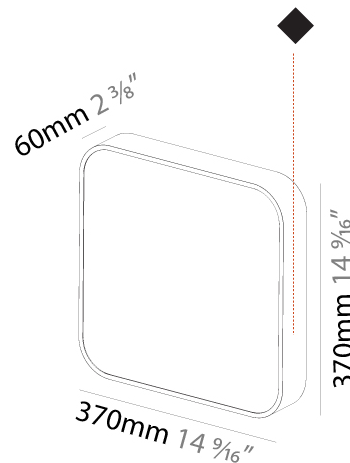

GENERAL

Series: Smoothy
Subseries: Smoothy Flat
Brand: Prolight
Division: Architectural
Mounting Type: Surface
Mounting Location: Ceiling
Subcategory: Ambient

PHYSICAL

Shape: Square
Length (mm): 370
Length (in): 14 9/16
Height (mm): 370
Depth (mm): 60
Height (in): 14 9/16
Depth (in): 2 3/8
Light Distribution: Direct
Weight (kg): 3.16
Weight (lbs): 6.94
Diffuser: PMMA - Opal
Fixture Finish: SSR / BKV / CWI / CRY / HAB / UFT / ITA / RUA / FTG / MYG / LOD / PUS / FRO / FUP / KIA / POP / BLS / SPG / MEY / GOH / GUM / CHC / COM / ABZ / JAG / OBR / MOS / ROR
Fixture Material: Extruded Aluminum / Steel

ELECTRICAL

Lamp Type: LED (Zhaga Standard)
Input Wattage (W): 13.2
Total Output Wattage (W): 12
Dimming: Non-Dimmable
Driver Included: Yes
Driver Location: Integrated
Driver Type: Constant Current - Universal
Driver Class: Class 2
Input Voltage (V): 120 - 277
Constant Current (MA): 350
Upon Request: (Not included - see components) Integral: 0-10Vdc dimming / Phase dimming 120Vac only

LED

Color Temperature (°K): 3000 / 3500 / 4000
Max. Delivered Lumen (lm): 1200 / 1225 / 1250
CRI: >80 CRI
Lamp Life (hrs): 50000

OPTICAL

RATINGS AND CERTIFICATIONS

Certified By: Certified for North American Standards
IP rating: IP20