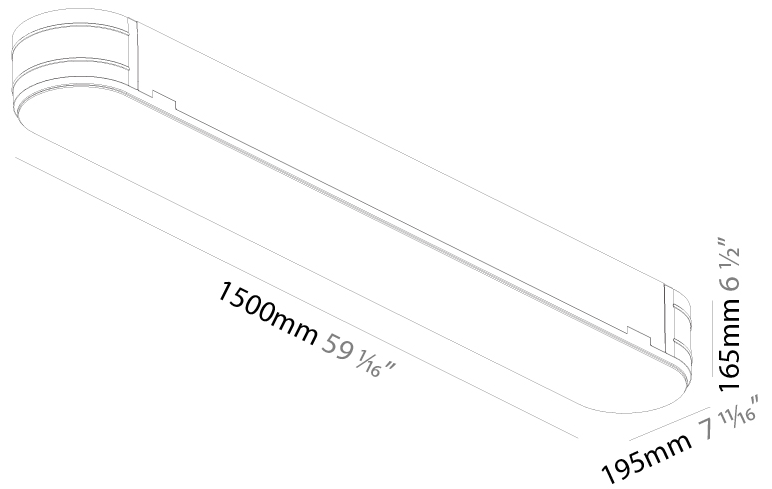

GENERAL

Series: Smoothy
Subseries: Smoothline
Brand: Prolicht
Division: Architectural
Mounting Type: Trimless
Mounting Location: Ceiling
Subcategory: Ambient

PHYSICAL

Shape: Oval
Length (mm): 1500
Length (in): 59 1/16
Width (mm): 195
Width (in): 7 11/16
Depth (mm): 165
Depth (in): 6 1/2
Ceiling Thickness (mm): 10 / 12.5 / 15 / 25 / 30
Ceiling Thickness (in): 3/8 or 1/2 or 9/16 or 1 or 1 3/16
Min. Recessing Depth (mm): 180
Min. Recessing Depth (in): 7 1/16
Light Distribution: Direct
Weight (kg): 9.4
Weight (lbs): 20.68
Diffuser: PMMA - Opal
Fixture Material: Extruded Aluminum / Steel
Cut-out Measurements: 1535mm / 60 7/16" x 230mm / 9 1/16"
Upon Request: Unique Sizes Unique Ceiling Thickness Unique Mounting Depth Spot Inserts

ELECTRICAL

Lamp Type: LED (Zhaga Standard)
Input Wattage (W): 52.5
Total Output Wattage (W): 45
Dimming: Tri-Mode (Non-Dimming and Phase Dimming (120Vac only) and 0-10V Dimming)
Driver Included: Yes
Driver Location: Integrated
Driver Type: Constant Current - Universal
Driver Class: Class 2
Input Voltage (V): 120 - 277
Constant Current (MA): 500

LED

Color Temperature (°K): 3000 / 3500 / 4000
Max. Delivered Lumen (lm): 3890 / 4194 / 4280
CRI: >80 CRI
Lamp Life (hrs): 50000
Upon Request: RGB-W Tunable White Special Color Temperature CRI90

OPTICAL

RATINGS AND CERTIFICATIONS

Certified By: Certified for North American Standards
IP rating: IP20

PROJECT
TYPE
SPECIFIER
QUANTITY
DATE

1535mm x 230mm
60 7/16" x 9 1/16"

10 | 12 1/2 | 15 | 25 | 30mm
3/8" | 1/2" | 9/16" | 1" | 1 3/16"