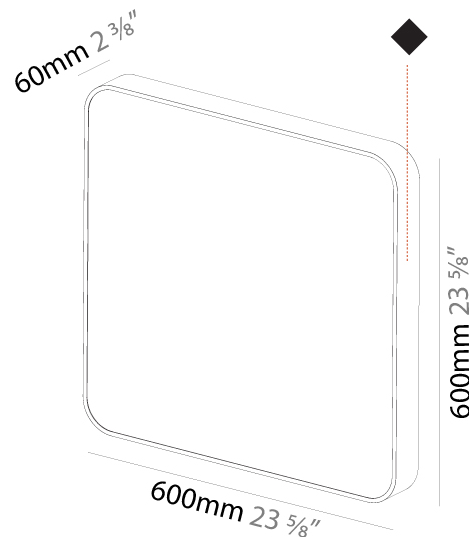

GENERAL

Series: Smoothy
Subseries: Smoothy Flat
Brand: Prolicht
Division: Architectural
Mounting Type: Surface
Mounting Location: Ceiling
Subcategory: Ambient

PHYSICAL

Shape: Square
Length (mm): 600
Length (in): 23 ⁵/₈
Height (mm): 600
Depth (mm): 60
Height (in): 23 ⁵/₈
Depth (in): 2 ³/₈
Light Distribution: Direct
Weight (kg): 8.458
Weight (lbs): 18.61
Diffuser: PMMA - Opal
Fixture Finish: SSR / BKV / CWI / CRY / HAB / UFT / ITA / RUA / FTG / MYG / LOD / PUS / FRO / FUP / KIA / POP / BLS / SPG / MEY / GOH / GUM / CHC / COM / ABZ / JAG / OBR / MOS / ROR
Fixture Material: Extruded Aluminum / Steel

ELECTRICAL

Lamp Type: LED (Zhaga Standard)
Input Wattage (W): 55
Total Output Wattage (W): 49.7
Dimming: Non-Dimmable
Driver Included: Yes
Driver Location: Integrated
Driver Type: Constant Current - Universal
Driver Class: Class 2
Input Voltage (V): 120 - 277
Constant Current (MA): 350
Upon Request: (Not included - see components) Integral: 0-10Vdc dimming / Phase dimming 120Vac only

LED

Color Temperature (°K): 3000 / 3500 / 4000
Max. Delivered Lumen (lm): 4810 / 4880 / 4980
CRI: >80 CRI
Lamp Life (hrs): 50000

OPTICAL

RATINGS AND CERTIFICATIONS

Certified By: Certified for North American Standards
IP rating: IP20